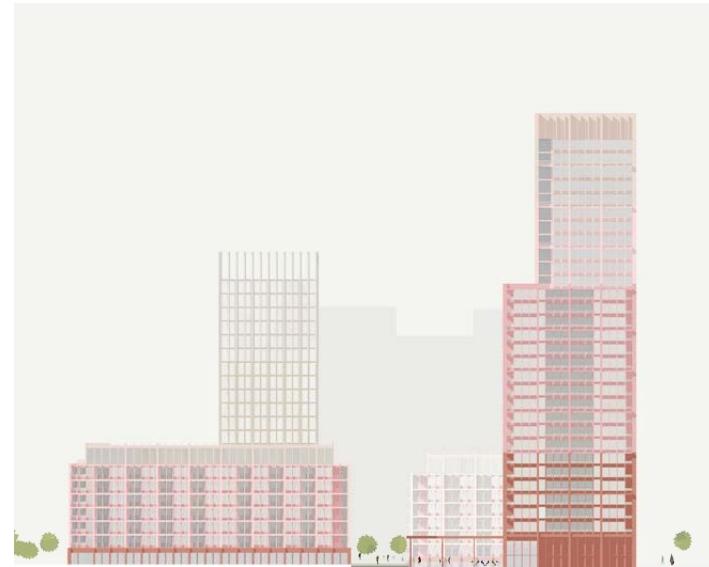

1:500 East Elevation