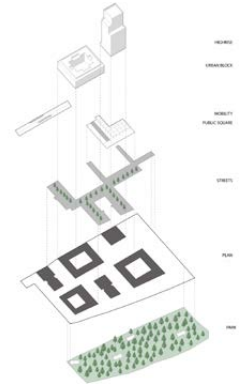

NEW ŽIŽKOV CENTRE

View from Olšanské hřbitovy