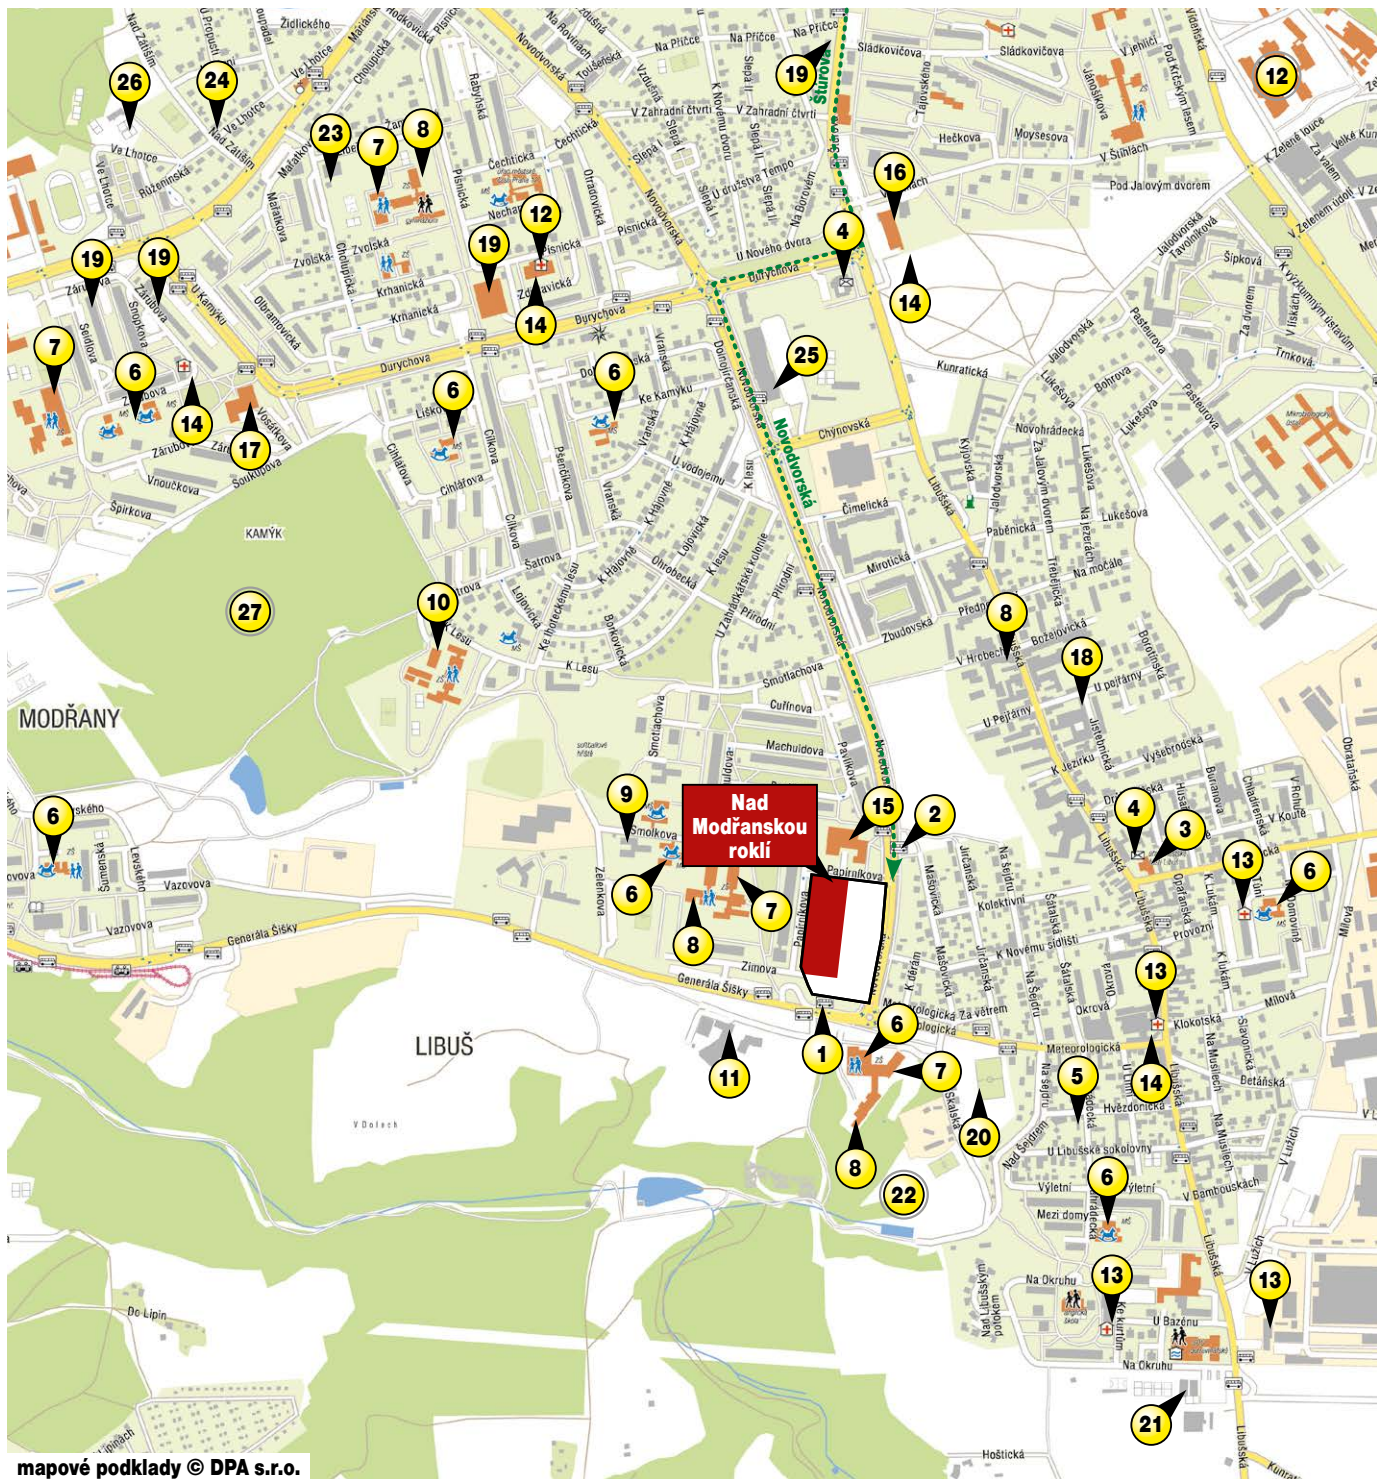

Prague 4 - Kamýk, Nad Modřanskou roklí project

mapové podklady © DPA s.r.o.

How to get there

BY CAR: Take EXIT Krč - východ from the South Connecting Road. Drive under the South Connecting Road and continue along Vídeňská Street in the direction of Krč. After Thomayer Hospital turn right at the lights onto v Zálesí Street and after 200m turn left onto Štůrova Street. Continue straight for about 1 km and then turn right at the lights onto Durychova Street and then left at the roundabout onto Novodvorská Street. The site is located at the end of Novodvorská Street on the right-hand side.

PUBLIC TRANSPORT: From metro station C - Kačerov, take bus 117 or 215 to the stop Sídliště Libuš or Pavlíkova. The site is located at the corner of Novodvorská and Generál Šiška Streets.

Transport

- 1) Bus stop Sídliště Libuš - bus 117 and 215 to metro station C - Kačerov or bus 165 to metro station C - Opatov

Shops

- 15) Albert
- 16) Lidl
- 17) Billa
- 18) Penny
- 19) Shopping centre

Sport, culture, leisure time

- 20) FSC Libuš football club
- 21) Písnice tennis club
- 22) Lhotka swimming pool
- 23) Novodvorská squash arena
- 24) FC Tempo tennis courts
- 25) Domino MK sports and relaxation centre
- 26) FC Tempo football club
- 27) Lhotecký park

Key: ---> How to get there by car 2 Indicators for civic amenities

Colour marking for the projects: Selected locality Sold-out neighbouring localities

Colour marking for neighbouring projects: Apartments Family houses Building plots